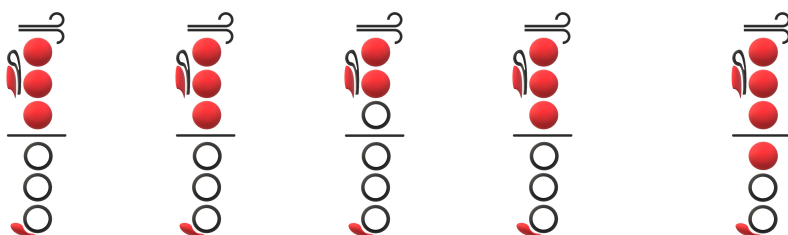

Merrily We Roll Along

Traditional

2

(click)

Intro...

Me - rri - ly we roll a - long

roll a - long roll a - long

me - rri ly we roll a - long

o'er the deep blue sea.

Merrily we roll a - long
roll a - long roll a - long
me - rri ly we roll a - long
o'er the deep blue sea.

The musical score is written in G major, 3/4 time. It consists of five systems. Each system includes a vocal line with lyrics and a guitar line with chord diagrams. The guitar line uses a simplified notation where red circles represent fretted notes on the strings. The lyrics are: 'Merrily we roll a - long', 'roll a - long roll a - long', 'me - rri ly we roll a - long', and 'o'er the deep blue sea.' The guitar line for the first system shows chords: A, G, F, G, A, A, A. The second system shows: G, G, G, A, C, C. The third system shows: A, G, F, G, A, A, A. The fourth system shows: G, G, A, G, F.