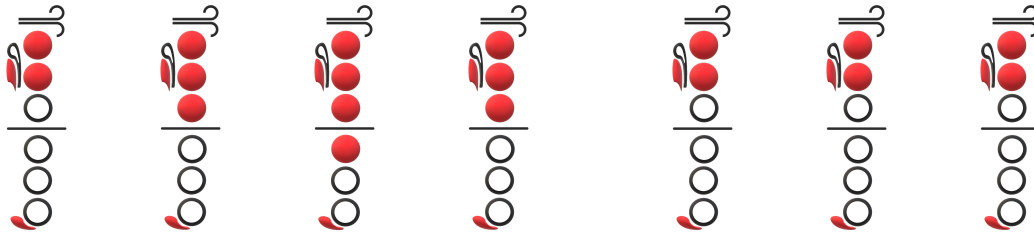

Merrily We Roll Along

Traditional

2

(click)

Intro...

Me - rri - ly we roll a - long

roll a - long roll a - long

me - rri ly we roll a - long

o'er the deep blue sea.

Merrily we roll a - long
roll a - long roll a - long
me - rri ly we roll a - long
o'er the deep blue sea.

The musical score is written in G major, 3/4 time. It consists of five systems. Each system includes a vocal line with lyrics and a guitar line with chord diagrams. The guitar line uses a simplified notation where red circles represent fretted notes on the strings. The lyrics are: 'Merrily we roll a - long', 'roll a - long roll a - long', 'me - rri ly we roll a - long', and 'o'er the deep blue sea.' The guitar line for the first system shows chords: A, G, F, G, A, A, A. The second system shows: G, G, G, A, C, C. The third system shows: A, G, F, G, A, A, A. The fourth system shows: G, G, A, G, F.