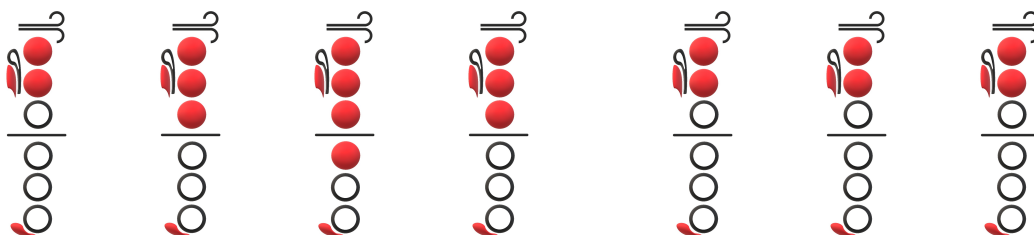

Merrily We Roll Along

Traditional

2

(click)

Intro...

Me - rri - ly we roll a - long

roll a - long roll a - long

me - rri ly we roll a - long

o'er the deep blue sea.

Merrily we roll a - long
roll a - long roll a - long
me - rri ly we roll a - long
o'er the deep blue sea.

The musical score is written in G major, 3/4 time. It consists of five systems. Each system includes a vocal line with lyrics and a guitar line with chord diagrams. The guitar line uses a simplified notation where red circles represent fretted notes on the strings. The lyrics are: 'Merrily we roll a - long', 'roll a - long roll a - long', 'me - rri ly we roll a - long', and 'o'er the deep blue sea.' The guitar line for the first system shows chords: A, G, F, G, A, A, A. The second system shows: G, G, G, A, C, C. The third system shows: A, G, F, G, A, A, A. The fourth system shows: G, G, A, G, F.